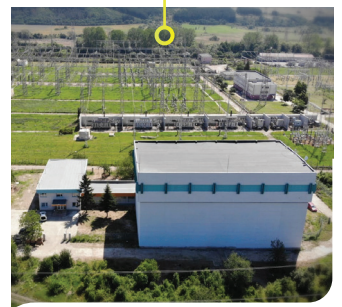

SDC Stolnik

- next to 830+ MW power station
- 4000+ m²
- >10.0 MW

SDC provides services tailored to your location and security needs.

Our data centers provide fast Internet access, direct connectivity to global operators and a growing customer base of business clients.

LOCATION, LOCATION, coLOCATION

Benefits of a data center

- Keep focus on your core business, allowing us to take care of your equipment
- Have a reliable, uninterrupted and redundant service
- Save money on the purchase of specialized equipment and your own system support team